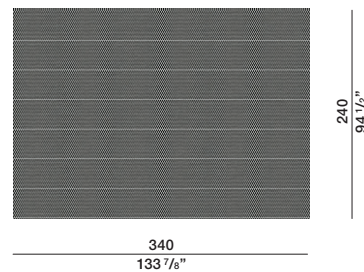

NOTES

The overall size of the rugs, including customised articles, may vary by approximately 5% due to how they are made.

For custom rugs, the orientation of the parallel stripes (those contrasting with the checks) will be defined according to the peculiarities of the production process.

Molteni&C

2—
2

DIMENSIONS

TAR001

TAR002

TAR003

TAR004

Black