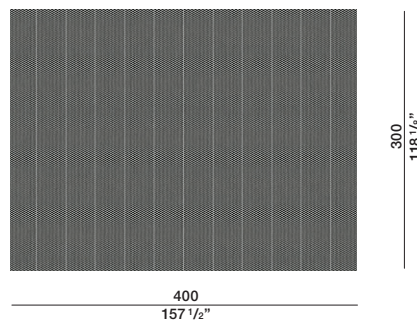

NOTES

The overall size of the rugs, including customised articles, may vary by approximately 5% due to how they are made.

For custom rugs, the orientation of the parallel stripes (those contrasting with the checks) will be defined according to the peculiarities of the production process.

Molteni&C

2—
2

DIMENSIONS

TAR001

TAR002

TAR003

TAR004

Black