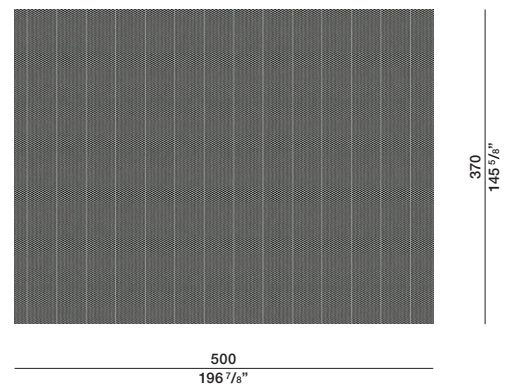

TECHNICAL INFORMATION

Height fleece: cm. 0,6
Density: 2,5 Kg/mq
Structure: made on loom
100% New Zealand wool with
non-slip latex back

COLOURS

Black_Green_Blue_Ivory

MAINTENANCE

Vacuum cleaner.
Do not use steam.

CLEANING

Recommended professional cleaning

MADE TO MEASURE

Rugs can be made to measure subject to a feasibility check by the Molteni&C Sales Office, which reserves the right to change the proportions of the pattern.
Maximum height of the carpet 370 cm

NOTES

The overall size of the rugs, including customised articles, may vary by approximately 5% due to how they are made.

For custom rugs, the orientation of the parallel stripes (those contrasting with the checks) will be defined according to the peculiarities of the production process.

Molteni&C

2—
2

DIMENSIONS

TAR001

TAR002

TAR003

TAR004

Black

Green

Blue

Ivory

DATASHEET

REGISTERED
DESIGN

2026