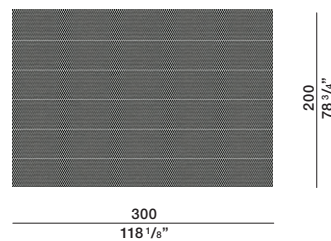

TECHNICAL INFORMATION

Height fleece: cm. 0,6
Density: 2,5 Kg/mq
Structure: made on loom
100% New Zealand wool with
non-slip latex back

COLOURS

Black_Green_Blue_Ivory

MAINTENANCE

Vacuum cleaner.
Do not use steam.

CLEANING

Recommended professional cleaning

MADE TO MEASURE

Rugs can be made to measure subject to a feasibility check by the Molteni&C Sales Office, which reserves the right to change the proportions of the pattern.
Maximum height of the carpet 370 cm

NOTES

The overall size of the rugs, including customised articles, may vary by approximately 5% due to how they are made.

For custom rugs, the orientation of the parallel stripes (those contrasting with the checks) will be defined according to the peculiarities of the production process.

Molteni&C

2—
2

DIMENSIONS

TAR001